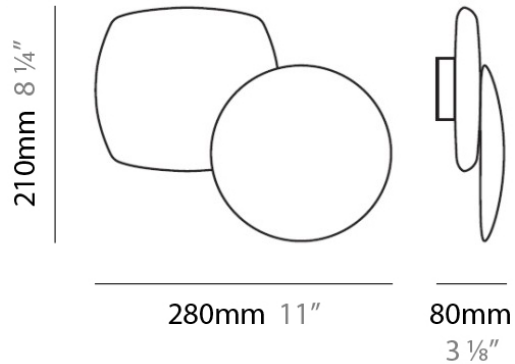

AFEF SURFACE

D83125

GENERAL

Series: Afef
Brand: Panzeri
Division: Design
Mounting Type: Surface
Mounting Location: Wall
Subcategory: Ambient

PHYSICAL

Shape: Abstract
Length (mm): 280
Length (in): 11
Height (mm): 210
Depth (mm): 80
Height (in): 8 1/4
Depth (in): 3 1/8
Extension (mm): 80
Extension (in): 3 1/8
Light Distribution: Indirect
Weight (kg): 2.7
Weight (lbs): 6
Diffuser: White Ceramic
Fixture Finish: WHI
Fixture Material: Ceramic

ELECTRICAL

Number of Lamps: 2
Lamp Type: LED Retrofit
Lamp Shape: T4
Bulb Included: Bulb Not Included
Total Output Wattage (W): 10
Max. Wattage Per Lamp (W): 5
Lamp Base: G9
Input Voltage (V): 120

LED

OPTICAL

RATINGS AND CERTIFICATIONS

Certified By: CSA Certified to UL and CSA Standards
IP rating: IP20