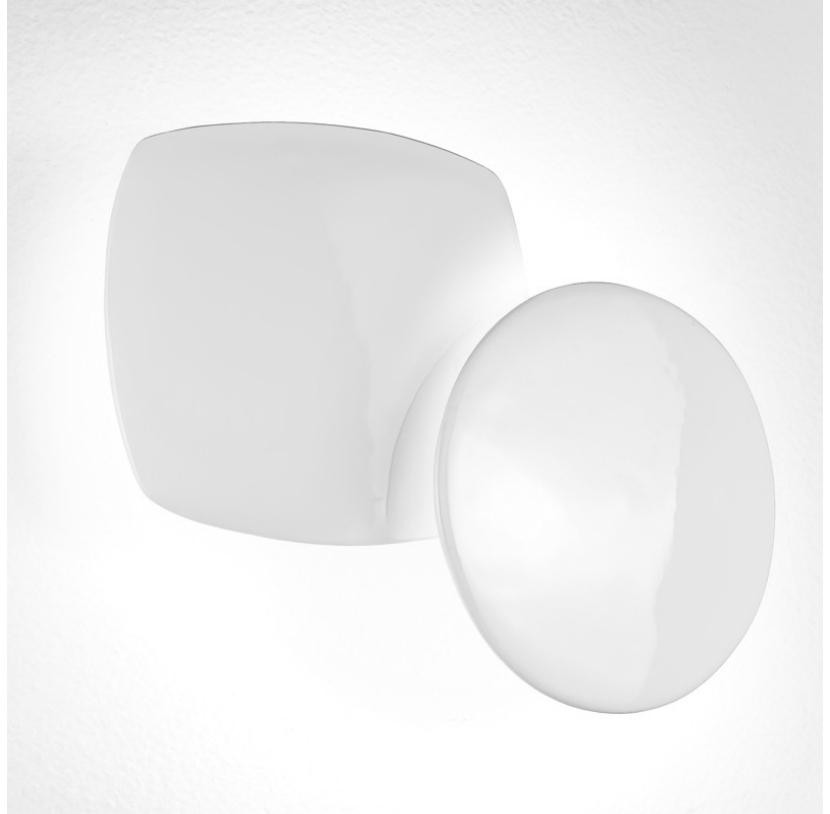

AFEF SURFACE

D83125

GENERAL

Series: Afef
Brand: Panzeri
Division: Design
Mounting Type: Surface
Mounting Location: Wall
Subcategory: Ambient

PHYSICAL

Shape: Abstract
Length (mm): 280
Length (in): 11
Height (mm): 210
Depth (mm): 80
Height (in): 8 1/4
Depth (in): 3 1/8
Extension (mm): 80
Extension (in): 3 1/8
Light Distribution: Indirect
Weight (kg): 2.7
Weight (lbs): 6
Diffuser: White Ceramic
Fixture Finish: WHI
Fixture Material: Ceramic

ELECTRICAL

Number of Lamps: 2
Lamp Type: LED Retrofit
Lamp Shape: T4
Bulb Included: Bulb Not Included
Total Output Wattage (W): 10
Max. Wattage Per Lamp (W): 5
Lamp Base: G9
Input Voltage (V): 120

LED

OPTICAL

RATINGS AND CERTIFICATIONS

Certified By: CSA Certified to UL and CSA Standards
IP rating: IP20