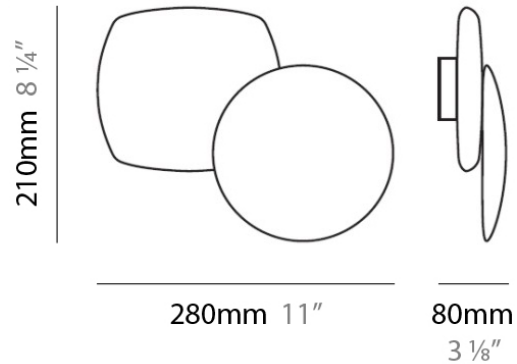

PROJECT	
TYPE	
NOTES	
QUANTITY	
DATE	

AFEF SURFACE

D83126

GENERAL

Series: Afef
Brand: Panzeri
Division: Design
Mounting Type: Surface
Mounting Location: Wall
Subcategory: Ambient

PHYSICAL

Shape: Abstract
Length (mm): 280
Length (in): 11
Height (mm): 210
Height (in): 8 1/4
Extension (mm): 80
Extension (in): 3 1/8
Light Distribution: Indirect
Weight (kg): 2.7
Weight (lbs): 6
Diffuser: White & Black Ceramic
Fixture Material: Ceramic

ELECTRICAL

Number of Lamps: 2
Lamp Type: LED Retrofit
Lamp Shape: T4
Bulb Included: Bulb Not Included
Total Output Wattage (W): 16
Max. Wattage Per Lamp (W): 8
Lamp Base: G9
Input Voltage (V): 120

LED

OPTICAL

RATINGS AND CERTIFICATIONS

Certified By: CSA Certified to UL and CSA Standards
IP rating: IP20